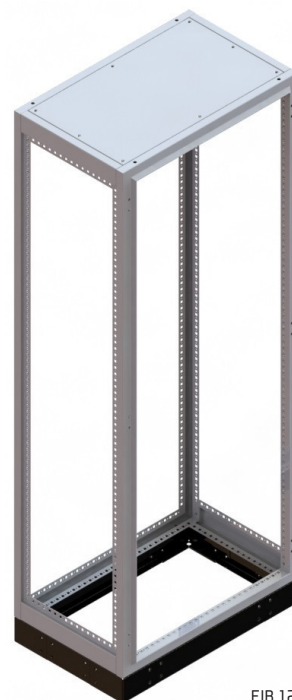

REFERÊNCIA	DESCRIÇÃO	PREÇO
EIB 1210013	ESTRUTURA BASE C/ TETO E RODAPÉ P/ QUADRO AGR A1900L400P350	308.10 €
EIB 1210014	ESTRUTURA BASE C/ TETO E RODAPÉ P/ QUADRO AGR A1900L400P500	318.30 €
EIB 1210015	ESTRUTURA BASE C/ TETO E RODAPÉ P/ QUADRO AGR A1900L400P600	329.50 €
EIB 1210016	ESTRUTURA BASE C/ TETO E RODAPÉ P/ QUADRO AGR A1900L600P350	325.40 €
EIB 1210017	ESTRUTURA BASE C/ TETO E RODAPÉ P/ QUADRO AGR A1900L600P500	338.70 €
EIB 1210018	ESTRUTURA BASE C/ TETO E RODAPÉ P/ QUADRO AGR A1900L600P600	347.90 €
EIB 1210019	ESTRUTURA BASE C/ TETO E RODAPÉ P/ QUADRO AGR A1900L800P350	342.80 €
EIB 1210020	ESTRUTURA BASE C/ TETO E RODAPÉ P/ QUADRO AGR A1900L800P500	360.10 €
EIB 1210021	ESTRUTURA BASE C/ TETO E RODAPÉ P/ QUADRO AGR A1900L800P600	371.30 €
EIB 1210022	ESTRUTURA BASE C/ TETO E RODAPÉ P/ QUADRO AGR A1900L1000P350	360.10 €
EIB 1210023	ESTRUTURA BASE C/ TETO E RODAPÉ P/ QUADRO AGR A1900L1000P500	387.60 €
EIB 1210024	ESTRUTURA BASE C/ TETO E RODAPÉ P/ QUADRO AGR A1900L1000P600	394.80 €
EIB 1210025	ESTRUTURA BASE C/ TETO E RODAPÉ P/ QUADRO AGR A2100L400P350	316.20 €
EIB 1210026	ESTRUTURA BASE C/ TETO E RODAPÉ P/ QUADRO AGR A2100L400P500	325.40 €
EIB 1210027	ESTRUTURA BASE C/ TETO E RODAPÉ P/ QUADRO AGR A2100L400P600	331.50 €
EIB 1210028	ESTRUTURA BASE C/ TETO E RODAPÉ P/ QUADRO AGR A2100L600P350	333.60 €
EIB 1210029	ESTRUTURA BASE C/ TETO E RODAPÉ P/ QUADRO AGR A2100L600P500	346.80 €
EIB 1210030	ESTRUTURA BASE C/ TETO E RODAPÉ P/ QUADRO AGR A2100L600P600	356.00 €
EIB 1210031	ESTRUTURA BASE C/ TETO E RODAPÉ P/ QUADRO AGR A2100L800P350	350.90 €
EIB 1210032	ESTRUTURA BASE C/ TETO E RODAPÉ P/ QUADRO AGR A2100L800P500	368.30 €
EIB 1210033	ESTRUTURA BASE C/ TETO E RODAPÉ P/ QUADRO AGR A2100L800P600	379.50 €
EIB 1210034	ESTRUTURA BASE C/ TETO E RODAPÉ P/ QUADRO AGR A2100L1000P350	368.30 €
EIB 1210035	ESTRUTURA BASE C/ TETO E RODAPÉ P/ QUADRO AGR A2100L1000P500	394.80 €
EIB 1210036	ESTRUTURA BASE C/ TETO E RODAPÉ P/ QUADRO AGR A2100L1000P600	402.90 €

EIB 1210032

QUADROS DE AGRUPAR ACESSÓRIOS ESTRUTURAS BASE *4

REFERÊNCIA	DESCRIÇÃO	PREÇO
EIB 1210322	ESTRUTURA BASE P/ QUADRO AGR A1900L400P350	236.00 €
EIB 1210323	ESTRUTURA BASE P/ QUADRO AGR A1900L400P500	239.70 €
EIB 1210324	ESTRUTURA BASE P/ QUADRO AGR A1900L400P600	248.20 €
EIB 1210325	ESTRUTURA BASE P/ QUADRO AGR A1900L600P350	248.30 €
EIB 1210326	ESTRUTURA BASE P/ QUADRO AGR A1900L600P500	254.50 €
EIB 1210327	ESTRUTURA BASE P/ QUADRO AGR A1900L600P600	259.30 €
EIB 1210328	ESTRUTURA BASE P/ QUADRO AGR A1900L800P350	261.20 €
EIB 1210329	ESTRUTURA BASE P/ QUADRO AGR A1900L800P500	269.00 €
EIB 1210330	ESTRUTURA BASE P/ QUADRO AGR A1900L800P600	275.30 €
EIB 1210331	ESTRUTURA BASE P/ QUADRO AGR A1900L1000P350	272.70 €
EIB 1210332	ESTRUTURA BASE P/ QUADRO AGR A1900L1000P500	290.40 €
EIB 1210333	ESTRUTURA BASE P/ QUADRO AGR A1900L1000P600	291.60 €
EIB 1210334	ESTRUTURA BASE P/ QUADRO AGR A2100L400P350	244.10 €
EIB 1210335	ESTRUTURA BASE P/ QUADRO AGR A2100L400P500	246.90 €
EIB 1210336	ESTRUTURA BASE P/ QUADRO AGR A2100L400P600	250.30 €
EIB 1210337	ESTRUTURA BASE P/ QUADRO AGR A2100L600P350	256.50 €
EIB 1210338	ESTRUTURA BASE P/ QUADRO AGR A2100L600P500	262.70 €
EIB 1210339	ESTRUTURA BASE P/ QUADRO AGR A2100L600P600	267.50 €
EIB 1210340	ESTRUTURA BASE P/ QUADRO AGR A2100L800P350	269.30 €
EIB 1210341	ESTRUTURA BASE P/ QUADRO AGR A2100L800P500	277.20 €
EIB 1210342	ESTRUTURA BASE P/ QUADRO AGR A2100L800P600	283.50 €
EIB 1210343	ESTRUTURA BASE P/ QUADRO AGR A2100L1000P350	280.90 €
EIB 1210344	ESTRUTURA BASE P/ QUADRO AGR A2100L1000P500	297.60 €
EIB 1210345	ESTRUTURA BASE P/ QUADRO AGR A2100L1000P600	299.70 €